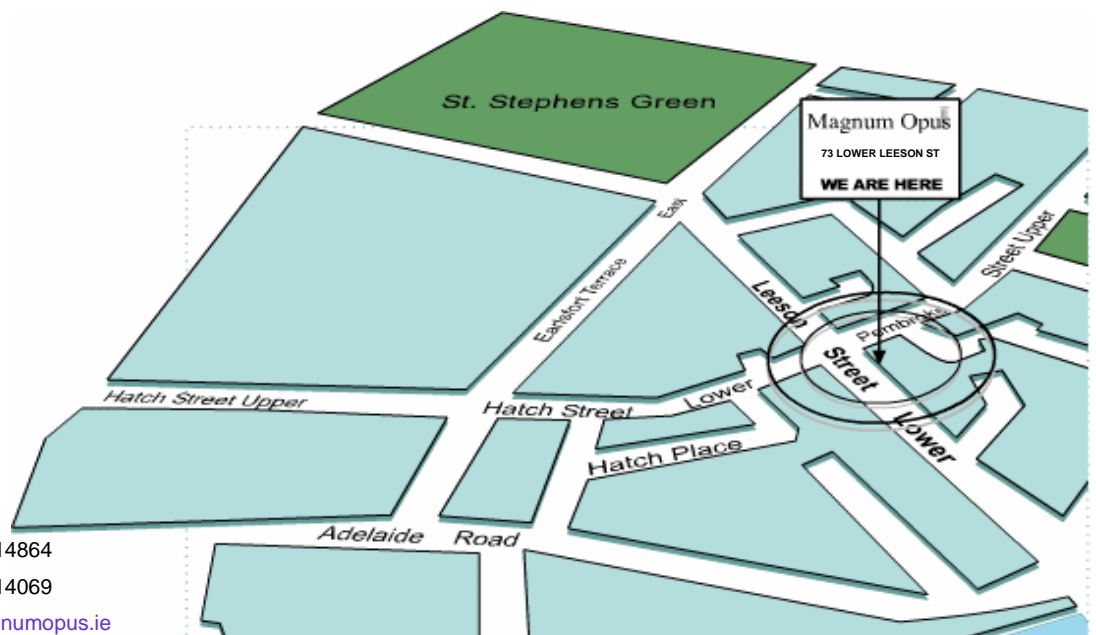

AIRPORT

BUS

Aircoach offers service from Dublin Airport to the city centre, their service runs 24 hours, every day. Follow the route indicated and disembark at Lower Leeson Street as indicated on the route map to the right.

Tickets can be purchased from the bus driver and cost approximately €6.00(one-way) or €10(return).

TAXI

You can get a taxi from the airport to most areas in Dublin. An average day fare from Dublin Airport to Lower Leeson Street is €15. Ask the taxi driver to estimate the fare before getting into the car if in doubt. There are extra charges for additional passengers, luggage, animals (other than guide dog), time of day, Sundays, and public holidays. All information regarding charges is available from the taxi driver. Details also available at the taxi rank at the airport

TRAIN

You can get a taxi from Heuston to Lower Leeson Street for an average fare of €8. From Connolly Station the fare is approximately €8 Ask the taxi driver to estimate the fare before getting into the car if in doubt. The fare may be more at peak traffic hours.

CAR

Coming from the South or West - Most major national roads (N81, N7, N4, N3, N2) lead to the M50 ring road. From the N1, N2, N3 and N4 take the southbound route to the Red Cow Roundabout and follow the signs for the City Centre. Travellers on the N81 should take the M50 northbound route to the Red Cow Roundabout. The N7 terminates at the Red Cow Roundabout, cross the roundabout following the Naas Road to the Davitt Road exit which follows the canal in to Leeson Street Bridge. At Leeson Street Bridge take a left turn, immediately taking the rightmost lane. At the first traffic lights turn on to Fitzwilliam Street Upper. Parking should be available on Fitzwilliam Street Upper. Further directions from any point in Dublin city to Lower Leeson Street can be obtained from <http://212.17.39.71/dto/content/planner.asp>.